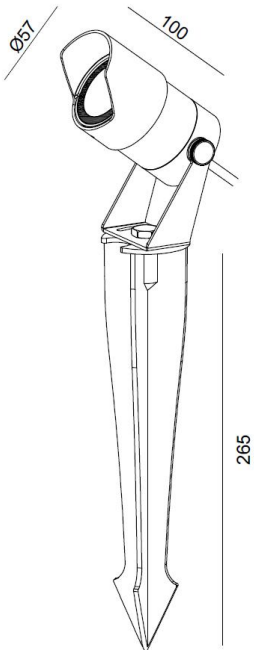

BS3176

IP65 3Watt DC24V Spike Light

Description

24V constant voltage dimming;
0-90D adjustable;
Spike, surface mounted, and tree stape different installation;
Honeycomb louver as accessory;
Wall washer snoot as accessory;

The photograph may not match the reference exactly. Please read the product description to identify the finish.

BS3177

IP65 10Watt DC24V Spike Light

Description

24V constant voltage dimming;
0-90D adjustable;
Spike, surface mounted, and tree stape different installation;
Honeycomb louver as accessory;
Wall washer snoot as accessory;

Finish
Black/White

Material
Aluminium

TECHNICAL CHARACTERISTICS

Light source

Light source: Luminus CXM-6
Input: DC24V constant voltage
Output (W): 10W
Total power consumption (W): 10Watt
Color temperature: 2700K/3000K/4000K
CRI: 90
Photobiological risk: RG1
Real Lumen: 370
Qty Leds: 1
Lm/Real W: 37
Life Time: 50.000h L80B20
MacAdam steps: 3
UGR: <14

GEAR

This product is supplied without gear.

Luminaire

IP65 for outdoor purpose
crossing: No
Warranty: 5 Years

PHOTOMETRIC DATA

LIGHT DISTRIBUTION for 3000K
medium 36.1°

h(m)	E(lx)	Ø(m)
1	885	Ø0.55
2	221	Ø1.07
3	98	Ø1.60
4	55	Ø2.14
5	35	Ø2.68