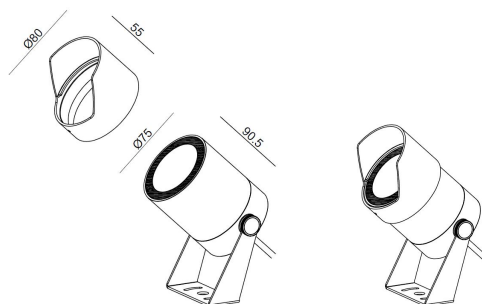

BS3176

IP65 3Watt DC24V Spike Light

Description

24V constant voltage dimming;
0-90D adjustable;
Spike, surface mounted, and tree stape different installation;
Honeycomb louver as accessory;
Wall washer snoot as accessory;

GEAR

This product is supplied without gear.

Luminaire

IP65 for outdoor purpose
crossing: No
Warranty: 5 Years

PHOTOMETRIC DATA

LIGHT DISTRIBUTION for 3000K
medium 36.1°

h(m)	E(lx)	Ø(m)
1	311	Ø0.55
2	77	Ø1.11
3	34	Ø1.67
4	19	Ø2.23
5	12	Ø2.78

GEAR

This product is supplied without gear.

Luminaire

IP65 for outdoor purpose
crossing: No
Warranty: 5 Years

PHOTOMETRIC DATA

LIGHT DISTRIBUTION for 3000K
medium 36.1°

h(m)	E(lx)	Ø(m)
1	885	Ø0.55
2	221	Ø1.07
3	98	Ø1.60
4	55	Ø2.14
5	35	Ø2.68

GEAR

This product is supplied without gear.

Luminaire

IP65 for outdoor purpose
crossing: No
Warranty: 5 Years

PHOTOMETRIC DATA

LIGHT DISTRIBUTION for 3000K
medium 36.1°

h(m)	E(lx)	Ø(m)
1	1178	Ø0.74
2	294	Ø1.48
3	130	Ø2.22
4	73	Ø2.96
5	47	Ø3.71