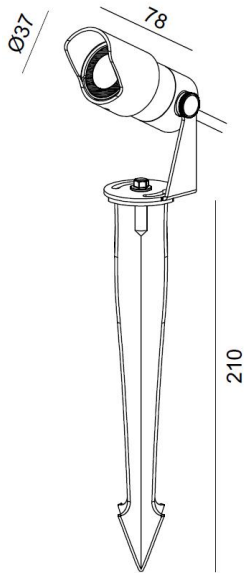

BS3176

IP65 3Watt DC24V Spike Light

Description

24V constant voltage dimming;
0-90D adjustable;
Spike, surface mounted, and tree stape different installation;
Honeycomb louver as accessory;
Wall washer snoot as accessory;

Finish
Black/White

Material
Aluminium

TECHNICAL CHARACTERISTICS

Light source

Light source: Luminus CXM-4
Input: DC24V constant voltage
Output (W): 3W
Total power consumption (W): 155Watt
Color temperature: 2700K/3000K/4000K
CRI: 90
Photobiological risk: RG1
Real Lumen: 155
Qty Leds: 1
Lm/Real W: 52
Life Time: 50.000h L80B20
MacAdam steps: 3
UGR: <14

GEAR

This product is supplied without gear.

Luminaire

IP65 for outdoor purpose
crossing: No
Warranty: 5 Years

PHOTOMETRIC DATA

LIGHT DISTRIBUTION for 3000K
medium 36.1°

h(m)	E(lx)	Ø(m)
1	311	Ø0.55
2	77	Ø1.11
3	34	Ø1.67
4	19	Ø2.23
5	12	Ø2.78

The photograph may not match the reference exactly. Please read the product description to identify the finish.

BS3177

IP65 10Watt DC24V Spike Light

Description

24V constant voltage dimming;
0-90D adjustable;
Spike, surface mounted, and tree stape different installation;
Honeycomb louver as accessory;
Wall washer snoot as accessory;