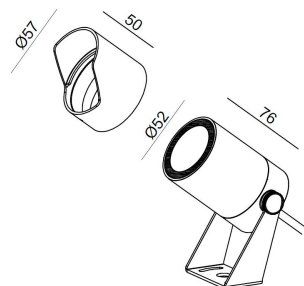

The photograph may not match the reference exactly. Please read the product description to identify the finish.

BS3177

IP65 10Watt DC24V Spike Light

Description

24V constant voltage dimming;
0-90D adjustable;
Spike, surface mounted, and tree stape different installation;
Honeycomb louver as accessory;
Wall washer snoot as accessory;

GEAR

This product is supplied without gear.

Luminaire

IP65 for outdoor purpose
crossing: No
Warranty: 5 Years

PHOTOMETRIC DATA

LIGHT DISTRIBUTION for 3000K
medium 36.1°

h(m)	E(lx)	Ø(m)
1	885	Ø0.55
2	221	Ø1.07
3	98	Ø1.60
4	55	Ø2.14
5	35	Ø2.68

GEAR

This product is supplied without gear.

Luminaire

IP65 for outdoor purpose
crossing: No
Warranty: 5 Years

PHOTOMETRIC DATA

LIGHT DISTRIBUTION for 3000K
medium 36.1°

h(m)	E(lx)	Ø(m)
1	1178	Ø0.74
2	294	Ø1.48
3	130	Ø2.22
4	73	Ø2.96
5	47	Ø3.71