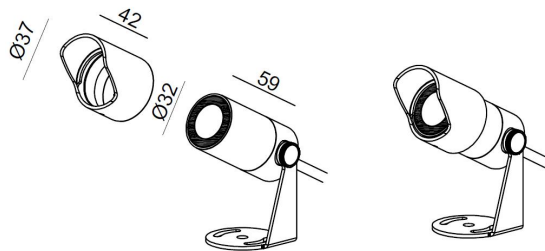

BS3176

IP65 3Watt DC24V Spike Light

Description

24V constant voltage dimming;
0-90D adjustable;
Spike, surface mounted, and tree stape different installation;
Honeycomb louver as accessory;
Wall washer snoot as accessory;

GEAR

This product is supplied without gear.

Luminaire

IP65 for outdoor purpose
crossing: No
Warranty: 5 Years

PHOTOMETRIC DATA

LIGHT DISTRIBUTION for 3000K
medium 36.1°

h(m)	E(lx)	Ø(m)
1	311	Ø0.55
2	77	Ø1.11
3	34	Ø1.67
4	19	Ø2.23
5	12	Ø2.78

The photograph may not match the reference exactly. Please read the product description to identify the finish.

BS3177

IP65 10Watt DC24V Spike Light

Description

24V constant voltage dimming;
0-90D adjustable;
Spike, surface mounted, and tree stape different installation;
Honeycomb louver as accessory;
Wall washer snoot as accessory;

GEAR

This product is supplied without gear.

Luminaire

IP65 for outdoor purpose
crossing: No
Warranty: 5 Years

PHOTOMETRIC DATA

LIGHT DISTRIBUTION for 3000K
medium 36.1°

h(m)	E(lx)	Ø(m)
1	885	Ø0.55
2	221	Ø1.07
3	98	Ø1.60
4	55	Ø2.14
5	35	Ø2.68