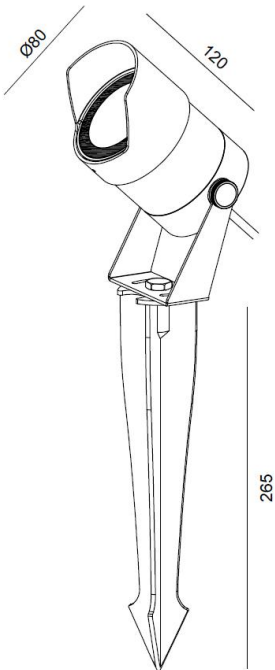

BS3178

IP65 17Watt DC24V Spike Light